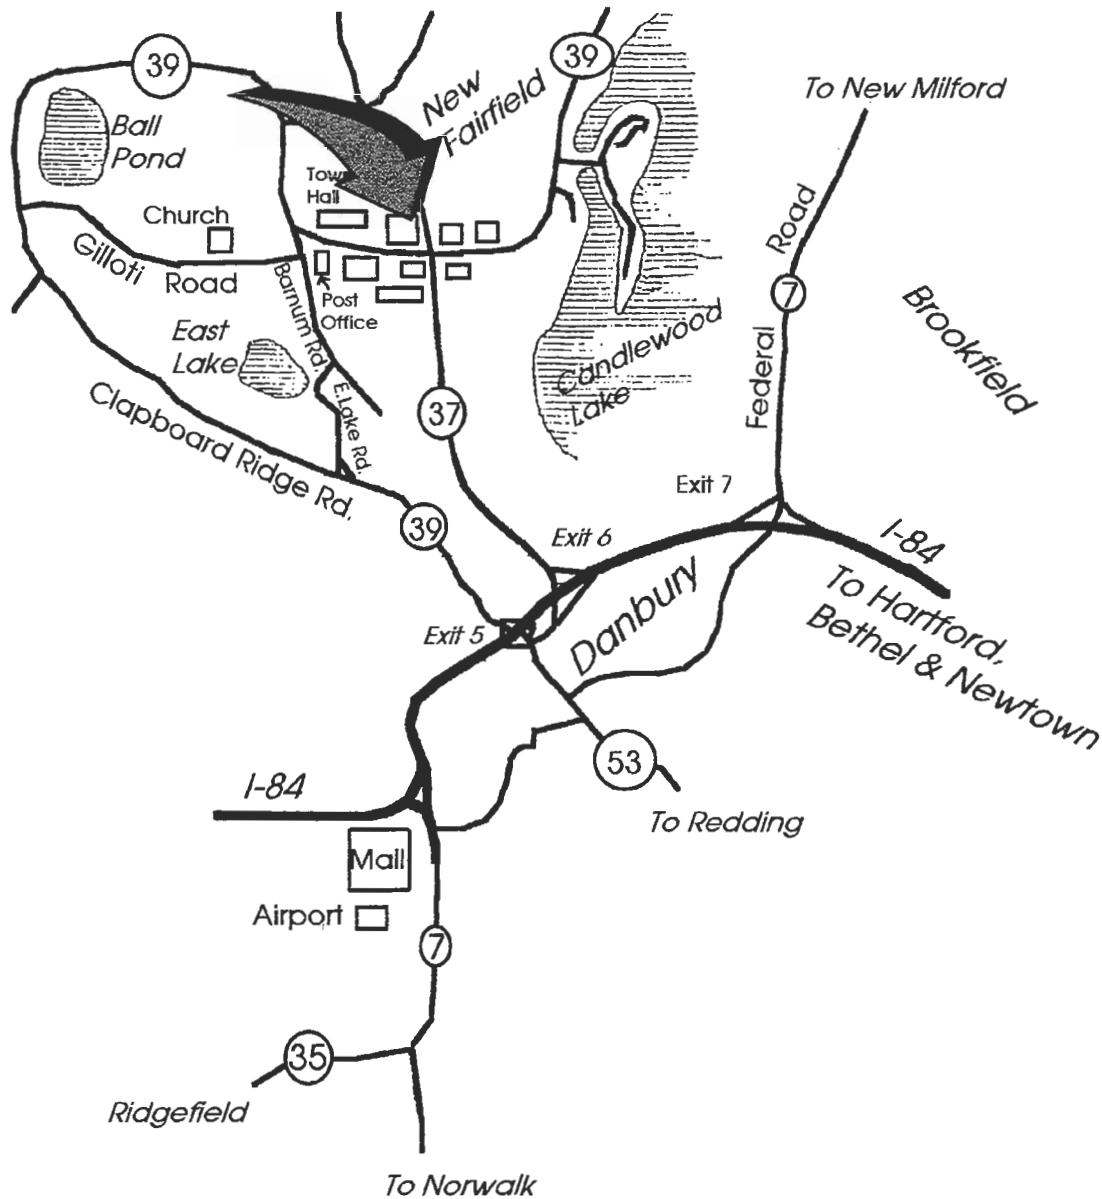

New Fairfield Free Public Library

Route 39
New Fairfield, CT 06812

Via I-84 Westbound: Take Exit 6. At bottom of ramp, turn right. At traffic light, turn left onto Route 37N. Stay on this road for 5 miles. At traffic light at the junction of Routes 37 and 39, turn left onto Route 39S. Library is first building on right.

Via I-84 Eastbound: Take Exit 5 and go straight through stop sign. At the bottom of the hill, go through light onto North Street. Proceed on North Street. At the 4th light, turn left onto Route 37N. Stay on this road for 5 miles. At traffic light at the junction of Routes 37 and 39, turn left onto Route 39S. Library is first building on the right.